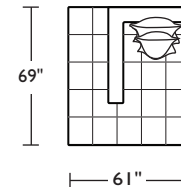

PLW-REC-23

PLW-REC-23

PLW-REC-16

PLW-REC-16

COR-CNR-SQ
includes
1 PLW-REC-23 pillow
and 1 PLW-REC-16 pillow

COR-LCH-RA
includes
1 PLW-REC-23 pillow
and 1 PLW-REC-16 pillow

COR-LCH-LA
includes
1 PLW-REC-23 pillow
and 1 PLW-REC-16 pillow

Suggested Configurations

COR-LCH-RA
COR-LVS-AA
COR-OTO-ST
COR-CHR-AA

COR-LVS-AA
COR-LCH-LA

Due to size of leather hides, your furniture will have seams on the front, back and sides. For more information please contact your sales representative.

A. Front B. Back C. Sides

*Dotted line indicates where seams may be located.

*Note: arm height for this frame is measured at the highest point of the curved arm.