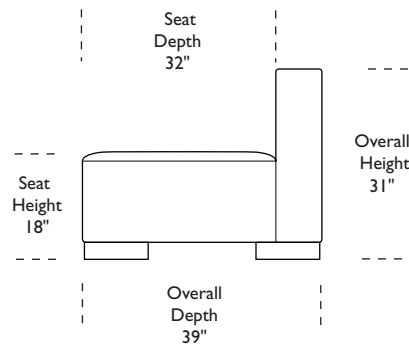

Suggested Configurations

COR-LCH-RA
COR-LVS-AA
COR-OTO-ST
COR-CHR-AA

COR-LVS-AA
COR-LCH-LA

Due to size of leather hides, your furniture will have seams on the front, back and sides. For more information please contact your sales representative.

A. Front B. Back C. Sides

*Dotted line indicates where seams may be located.

*Note: arm height for this frame is measured at the highest point of the curved arm.