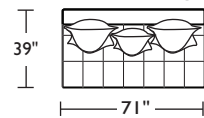

Standard Features:

- Advanced unidirectional suspension system
- Premium high-density, high-resiliency foam
- All hardwood frames
- Quick-ship delivery
- Lifetime warranty on frame & suspension
- PLW-REC-23 measures 23" x 27"
- PLW-REC-16 measures 16" x 20"

Options:

- Wood legs available in black, cognac, espresso or walnut finish
- Specify down toss pillow in any leather or fabric

Please use actual leather, fabric and Ultrasuede® swatches when specifying furniture as the colors shown may vary due to the printing process.

Due to size of leather hides, your furniture will have seams on the front, back and sides. For more information please contact your sales representative.

CORBIN

COR-SO3-AA
includes
2 PLW-REC-23 pillows
and 1 PLW-REC-16 pillow

COR-SO3-AA
includes
2 PLW-REC-23 pillows
and 1 PLW-REC-16 pillow

COR-LVS-AA
includes
2 PLW-REC-23 pillows
and 1 PLW-REC-16 pillow

COR-LVS-AA
includes
2 PLW-REC-23 pillows
and 1 PLW-REC-16 pillow

COR-CHR-AA
includes
1 PLW-REC-23 pillow
and 1 PLW-REC-16 pillow

COR-CHR-AA
includes
1 PLW-REC-23 pillow
and 1 PLW-REC-16 pillow

COR-OTO-ST

COR-SCH-RA
includes
1 PLW-REC-23 pillow
and 1 PLW-REC-16 pillow

COR-OTO-ST

COR-SCH-LA
includes
1 PLW-REC-23 pillow
and 1 PLW-REC-16 pillow

PLW-REC-23

PLW-REC-23

PLW-REC-16

PLW-REC-16

COR-CNR-SQ
includes
1 PLW-REC-23 pillow
and 1 PLW-REC-16 pillow

COR-LCH-RA
includes
1 PLW-REC-23 pillow
and 1 PLW-REC-16 pillow

COR-LCH-LA
includes
1 PLW-REC-23 pillow
and 1 PLW-REC-16 pillow

Suggested Configurations

COR-LCH-RA
COR-LVS-AA
COR-OTO-ST
COR-CHR-AA

COR-LVS-AA
COR-LCH-LA