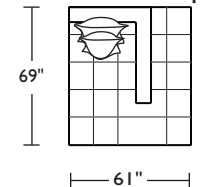

PLW-REC-23

PLW-REC-23

PLW-REC-16

PLW-REC-16

COR-CNR-SQ
includes
1 PLW-REC-23 pillow
and 1 PLW-REC-16 pillow

COR-LCH-RA
includes
1 PLW-REC-23 pillow
and 1 PLW-REC-16 pillow

COR-LCH-LA
includes
1 PLW-REC-23 pillow
and 1 PLW-REC-16 pillow

Suggested Configurations

COR-LCH-RA
COR-LVS-AA
COR-OTO-ST
COR-CHR-AA

COR-LVS-AA
COR-LCH-LA

Due to size of leather hides, your furniture will have seams on the front, back and sides. For more information please contact your sales representative.

A. Front B. Back C. Sides

*Dotted line indicates where seams may be located.

*Note: arm height for this frame is measured at the highest point of the curved arm.