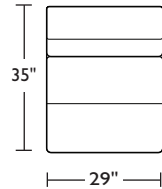

Due to size of leather hides, your furniture will have seams on the front, back and sides. For more information please contact your sales representative.

DEL-CHR-AA

DEL-OTO-ST

DEL-OTO-ST

DEL-CHR-AA

\*Note: arm height for this frame is measured at the highest point of the curved arm.

Due to size of leather hides, your furniture will have seams on the front, back and sides. For more information please contact your sales representative.

A. Front

B. Back

C. Sides

\*Dotted line indicates where seams may be located.

Scale: 1/4 inch = 1 foot  
All dimensions are approximate and subject to change.  
Specify components from the sitting position.

V.10.20.08