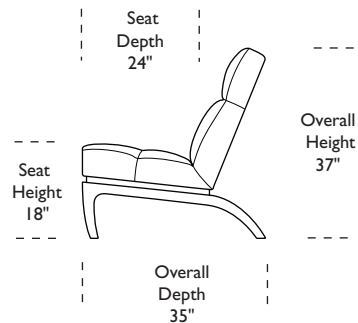

Due to size of leather hides, your furniture will have seams on the front, back and sides. For more information please contact your sales representative.

DEL-CHR-AA

DEL-OTO-ST

DEL-OTO-ST

DEL-CHR-AA

\*Note: arm height for this frame is measured at the highest point of the curved arm.

Due to size of leather hides, your furniture will have seams on the front, back and sides. For more information please contact your sales representative.

A. Front

B. Back

C. Sides

\*Dotted line indicates where seams may be located.

Scale: 1/4 inch = 1 foot  
All dimensions are approximate and subject to change.  
Specify components from the sitting position.

V.10.20.08